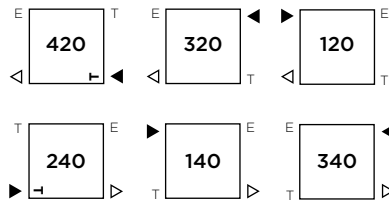

TECHNICAL DATA

Materials	Square tubes made of steel, 50 mm, powder-coated in white RAL9016 (0603), metallica (0434) or matt black (0433)
Operating pressure	Max. 8.0 bar
Test pressure	12.0 bar
Operating temperature	Max. 95°C
Standard kit	4 brackets in the same finish as the radiator, screws and plugs, ½" air vent included in the packaging
Connections	Standard Ø ½" connection. It is supplied with 4 connections aligned with the header. The following types of connections are possible. ½" flow ► / ◄ return, Ø ½" choice on left- or right-hand air vent (E), Ø ½" plug (T), baffle (↔) and applicator

NB: The connection must be made in accordance with the required specifications

Valves	As per ACCESSORIES price list