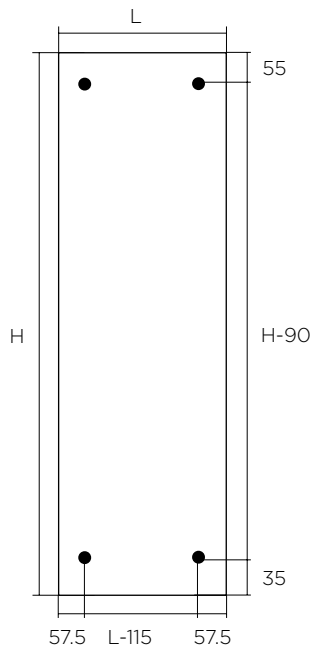

RUNTAL SETSQUARE MOUNTING INSTRUCTIONS

- H Height (mm)
- L Width (mm)
- Fixing point

For correct installation, please note the corresponding installation instructions