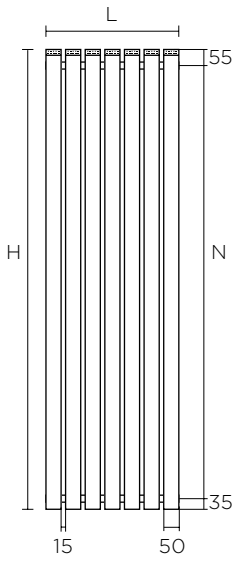

RUNTAL SETSQUARE TECHNICAL SPECIFICATIONS

CENTRAL HEATING VERSION

FRONT VIEW