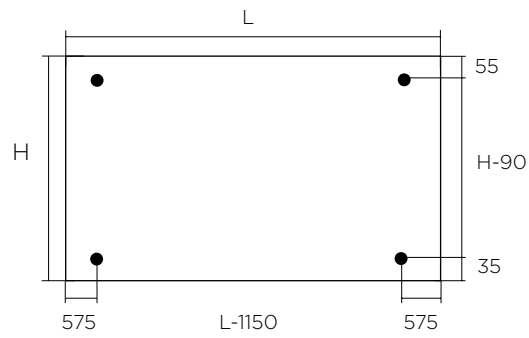

RUNTAL SETSQUARE MOUNTING INSTRUCTIONS

- H Height (mm)
- L Width (mm)
- Fixing point

For correct installation, please note the corresponding installation instructions